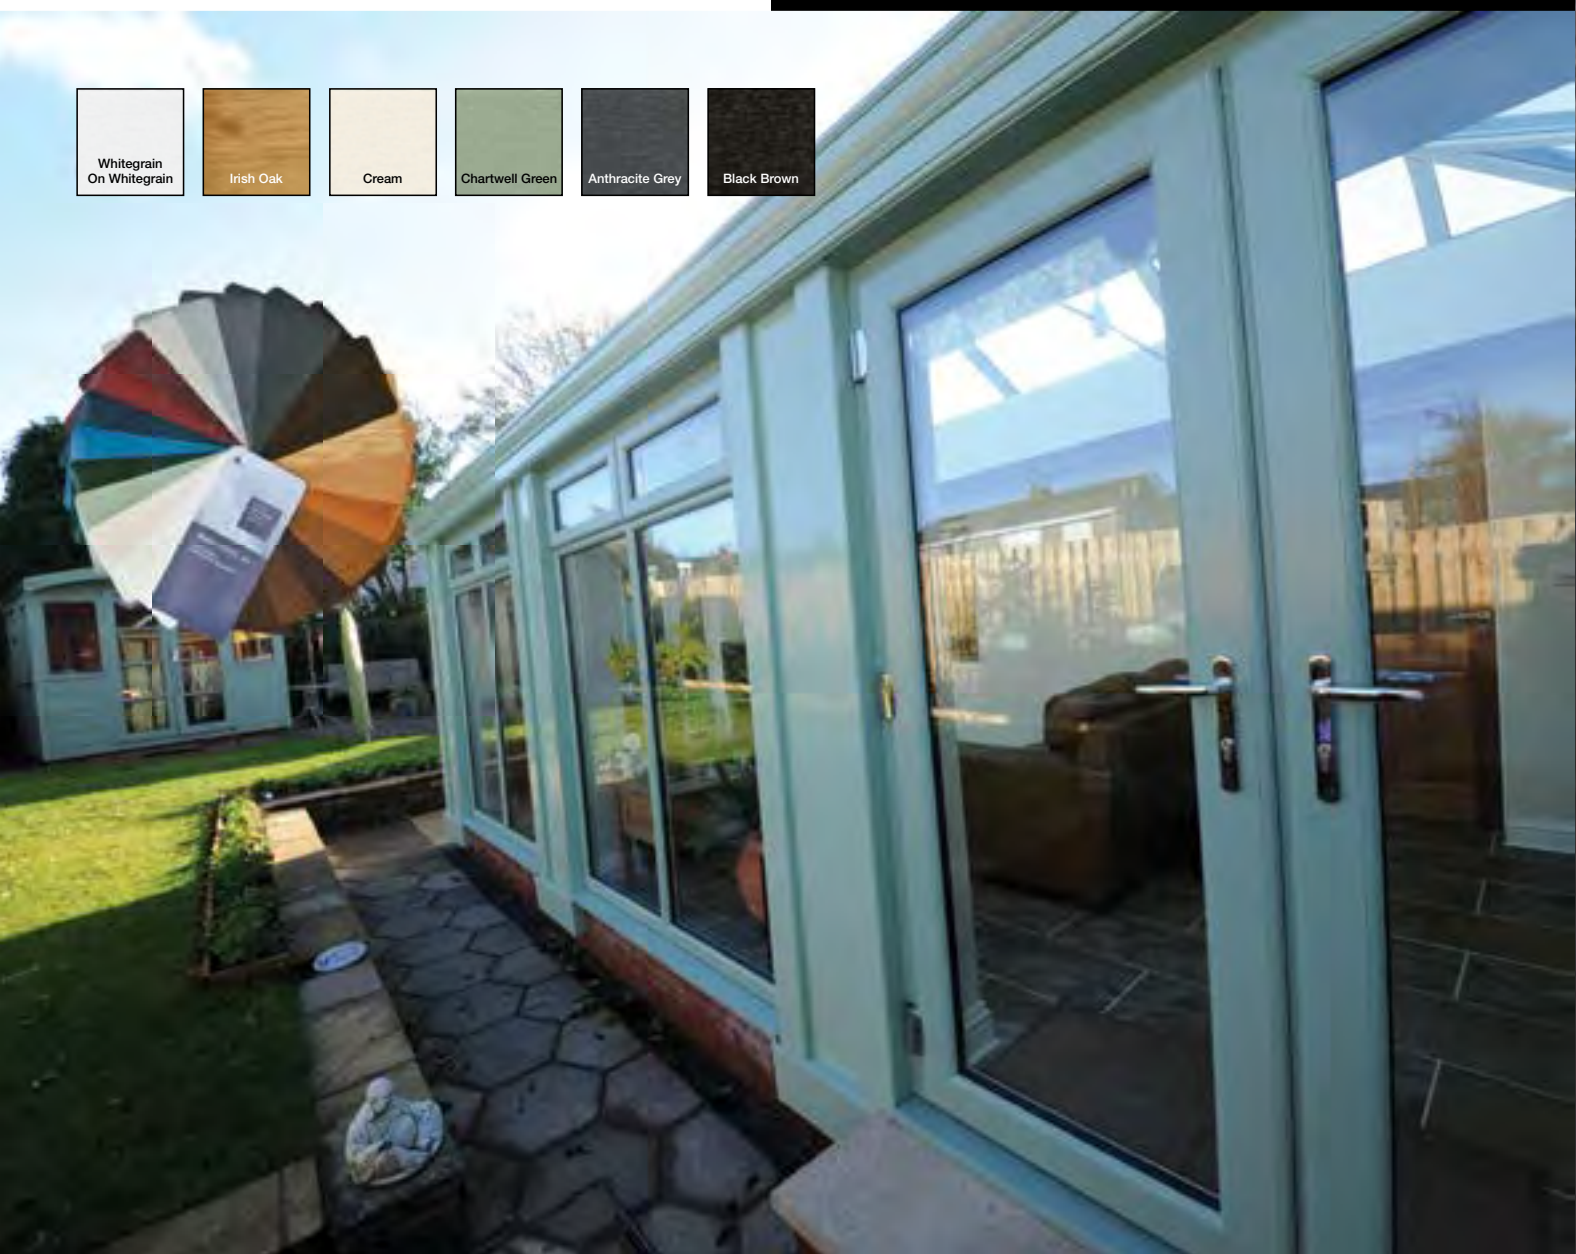

Colour Range

To create added impact with your replacement windows and doors, just add a splash of colour!

Industry First Colours

Creating the perfect colour scheme for your home doesn't have to stop at the interior decoration. Our extensive range of coloured profiles allows you to choose a colour scheme for the windows and doors in your property too.

Whether you prefer cool relaxing greens or a striking dynamic grey there's a colour and finish to enhance your home. If you like the look of traditional painted windows but want the benefits of PVCu and double glazing then you'll love our fantastic range of coloured profiles.