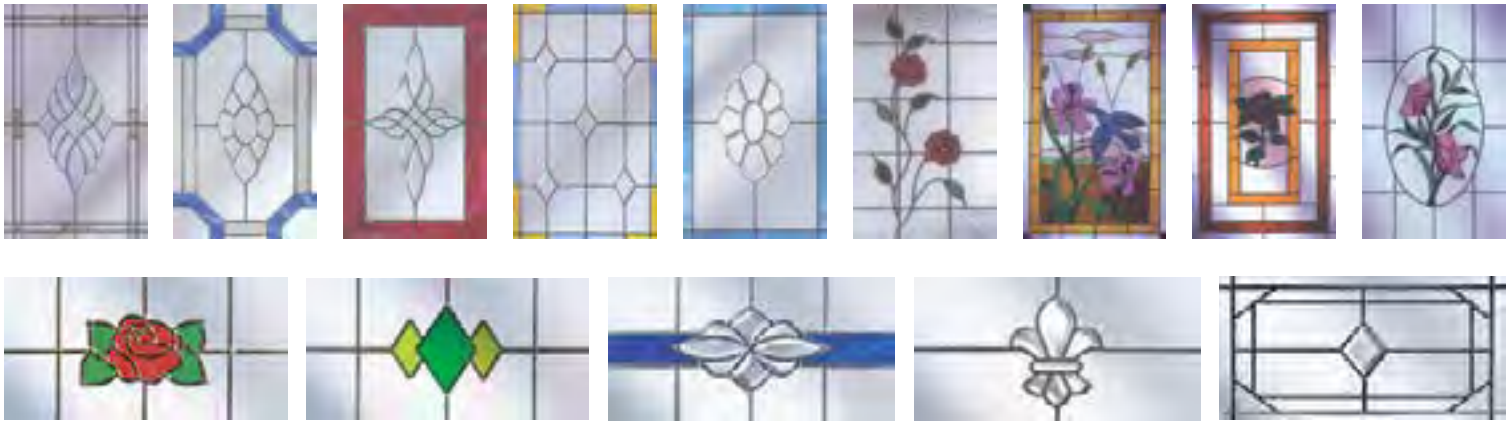

Glass & Glazing

Stunning Bespoke Designs

For privacy, pure style or just to let as much light in to fill your home our stunning range of glimmering bevels and decorative obscure glass will compliment your home beautifully.

If you prefer the more traditional window filled with vibrant colours then see our bespoke stain design options and you will be spoilt for choice. For the more simple designs we offer an extensive range of simplistic gorgeous bevels which catch the light perfectly adding that extra glamour to your home.